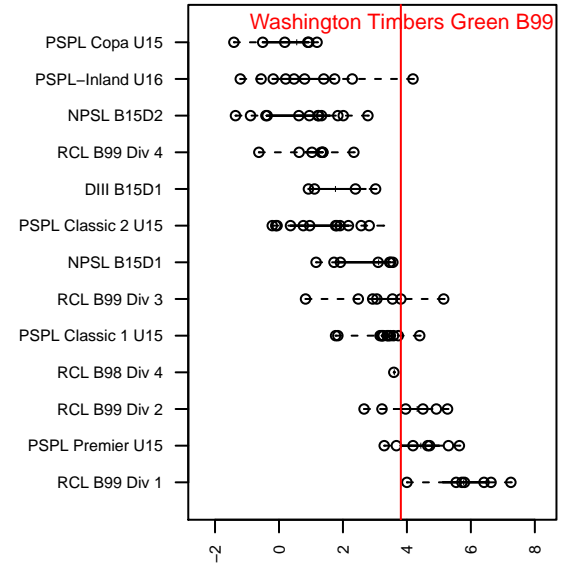

**attack and defense rating
relative to others at age
and all opponents in last 13 months**