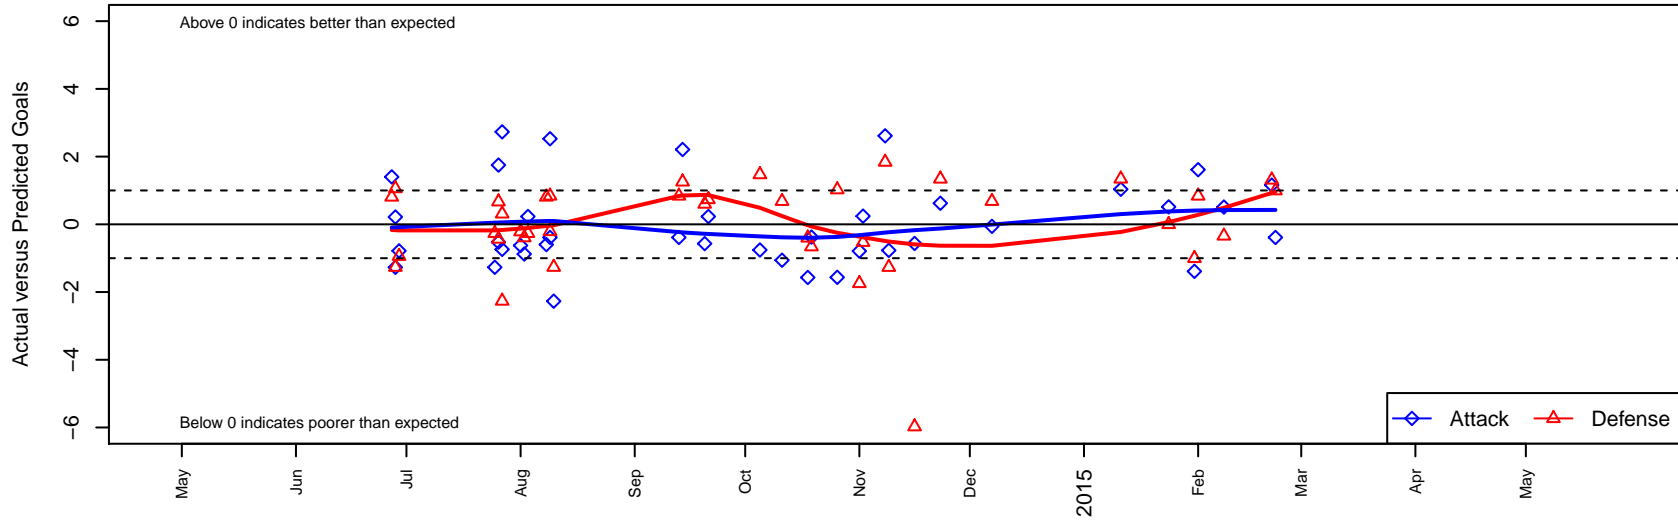

Washington Timbers Green B99

Washington Timbers
 Vancouver, WA
 B99 total strength=1481
 attack=15.91 defense=7.03
 fall league = RCL B99 Div 3

alt names used:
 WTFC B99 Green
 WA Timbers FC B99 Green
 WASHINGTON TIMBERS FC 99 GREEN (WA)
 Washington Timbers B99 Green
 Washington Timbers B99 Green

Venues played:
 2014 Clash At the Border Platinum/Gold U15
 2014 Oswego Nike Cup Silver U15
 2014 Bend Premier Cup U15-16B SILVER U16
 2014 Mt Hood Challenge U15
 2014 RCL B99 Div 3
 2014 WYS Presidents Cup B99 Division 1

Washington Timbers Green B99
 Dots are actual minus expected GF (blue circles) and GA (red triangles).
 Blue line is smoothed change in attack strength. Red is smoothed change in defense strength.

**attack and defense variance (black dot)
relative to other teams
and top 10 in region**