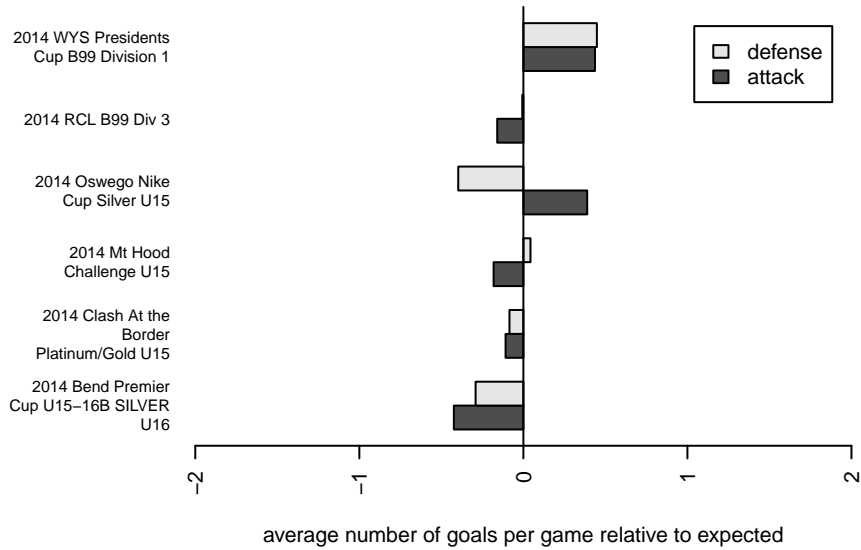

Performance relative to 13 month average